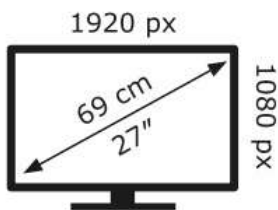

Lenovo R27fc-30(A23270FR1)

21 kWh/1000h

ABCDEF**G**
HDR
45 kWh/1000h

2019/2013

Lenovo R27fc-30(A23270FR1)

21 kWh/1000h

ABCDEF**G**
HDR
45 kWh/1000h

2019/2013