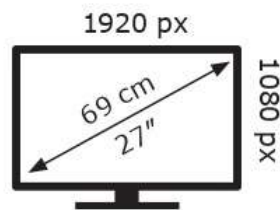

Lenovo R27fc-30(A23270FR1)

21 kWh/1000h

ABCDEF**G**
HDR
45 kWh/1000h

2019/2013

Lenovo R27fc-30(A23270FR1)

21 kWh/1000h

ABCDEF**G**
HDR
45 kWh/1000h

2019/2013